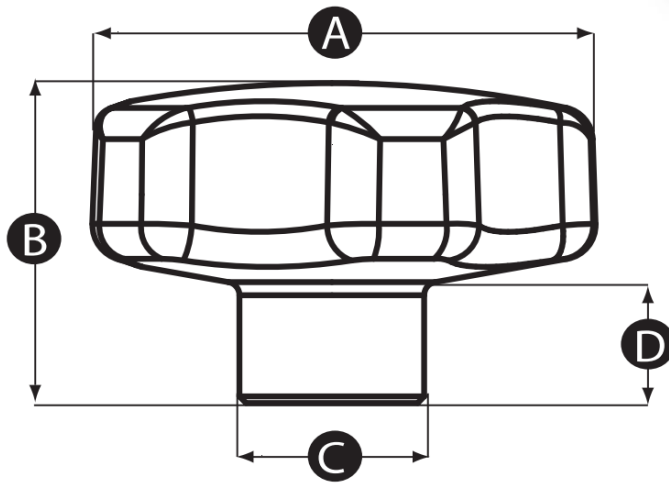

G03TMK Through Thread Metal Lobe Knob

Features

- Solid non-cavity heavy duty aluminium knob

Material

- Body: Aluminium, highly polished
- Thread: Machined thread

Part No.	A	B	C	D	Thread Size
G03TMK-12708Z	40	24	14	8	M6
G03TMK-12709V					M8
G03TMK-12710R	50	31	18	10	M8
G03TMK-12711Y					M10
G03TMK-12712U	60	39	20	14	M10
G03TMK-12713Q					M12